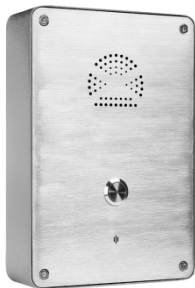

Handsfree Telephones

JR301-SC

Emergency Telephone, 1 Button, Autodial, Wall Mounting

Housed in a weatherproof, Stainless Steel enclosure, designed for Wall -mounting

Order Code

- JR301-SC (Analog model)
- JR301-SC-SIP (SIP/VoIP model)
- JR301-SC-4G (4G model)
- JR301-SC-3G (3G model)