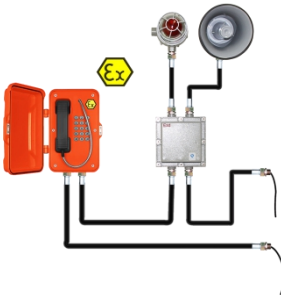

JREX101-HB

Explosion Proof Telephone, Full keypad, Orange color (other colours on demand), with door cover, with external Ex junction box, Ex Horn, Ex Beacon.

Housed in a weatherproof cast aluminium enclosure, IP66~IP67

Order Code

- JREX101-HB-Analog (Analog model)
- JREX101-HB-SIP (SIP/VoIP model)